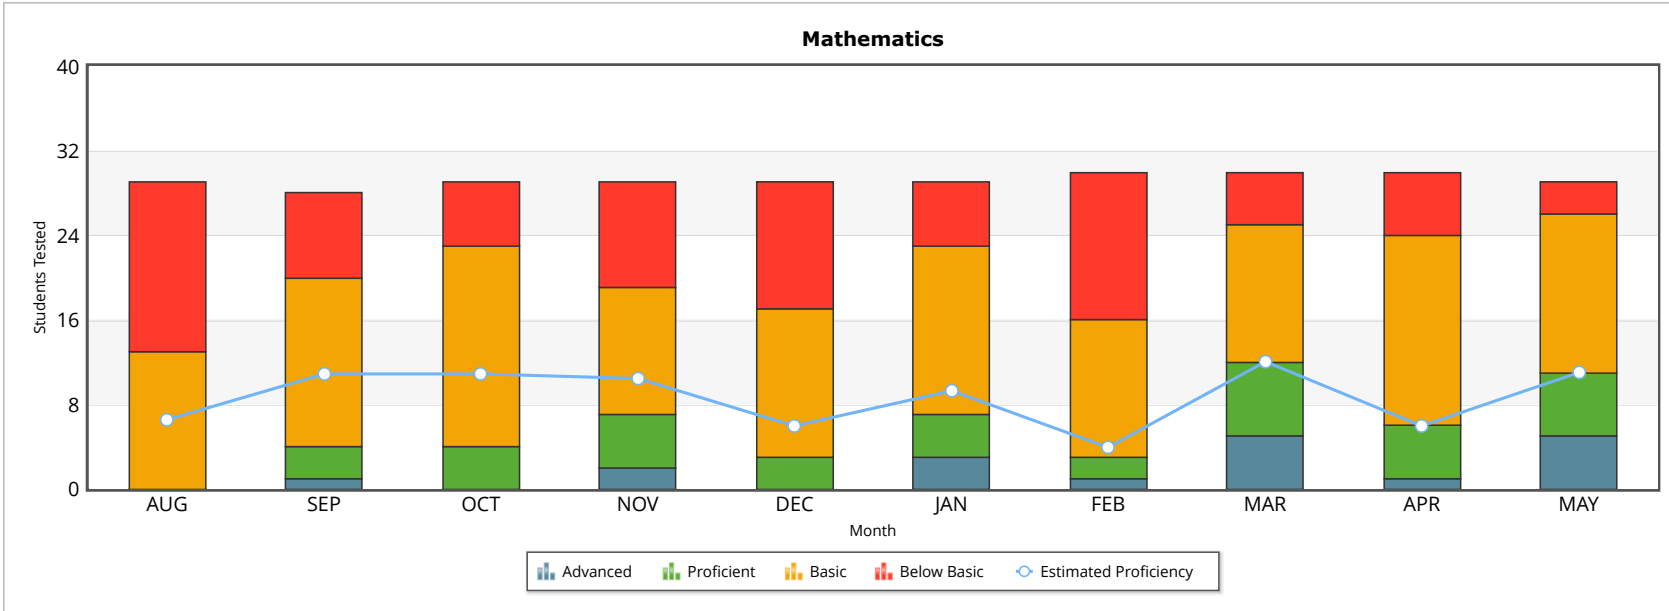

District Progress by Threshold with Grade

School Year: 2023-2024

District: Lonedell School District R14

School: Lonedell Elementary School

Grade Level: Grade 7

Demographics: All Students

ELA/Lit

Advanced Proficient Basic Below Basic Estimated Proficiency