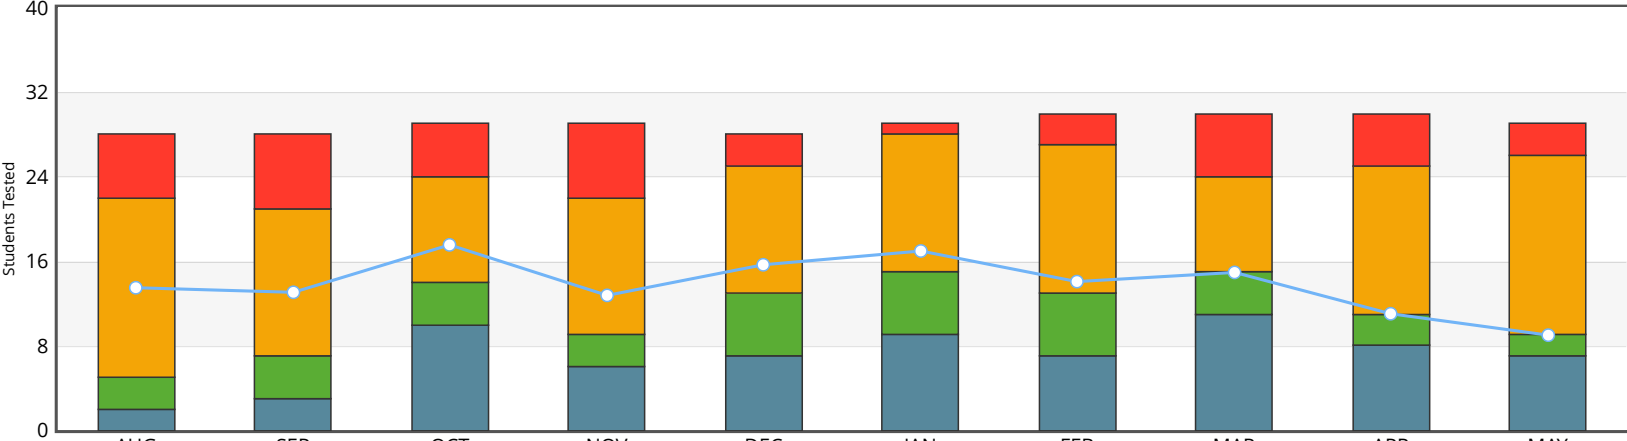

District Progress by Threshold with Grade

School Year: 2023-2024

District: Lonedell School District R14

School: Lonedell Elementary School

Grade Level: Grade 7

Demographics: All Students

ELA/Lit

Advanced Proficient Basic Below Basic Estimated Proficiency